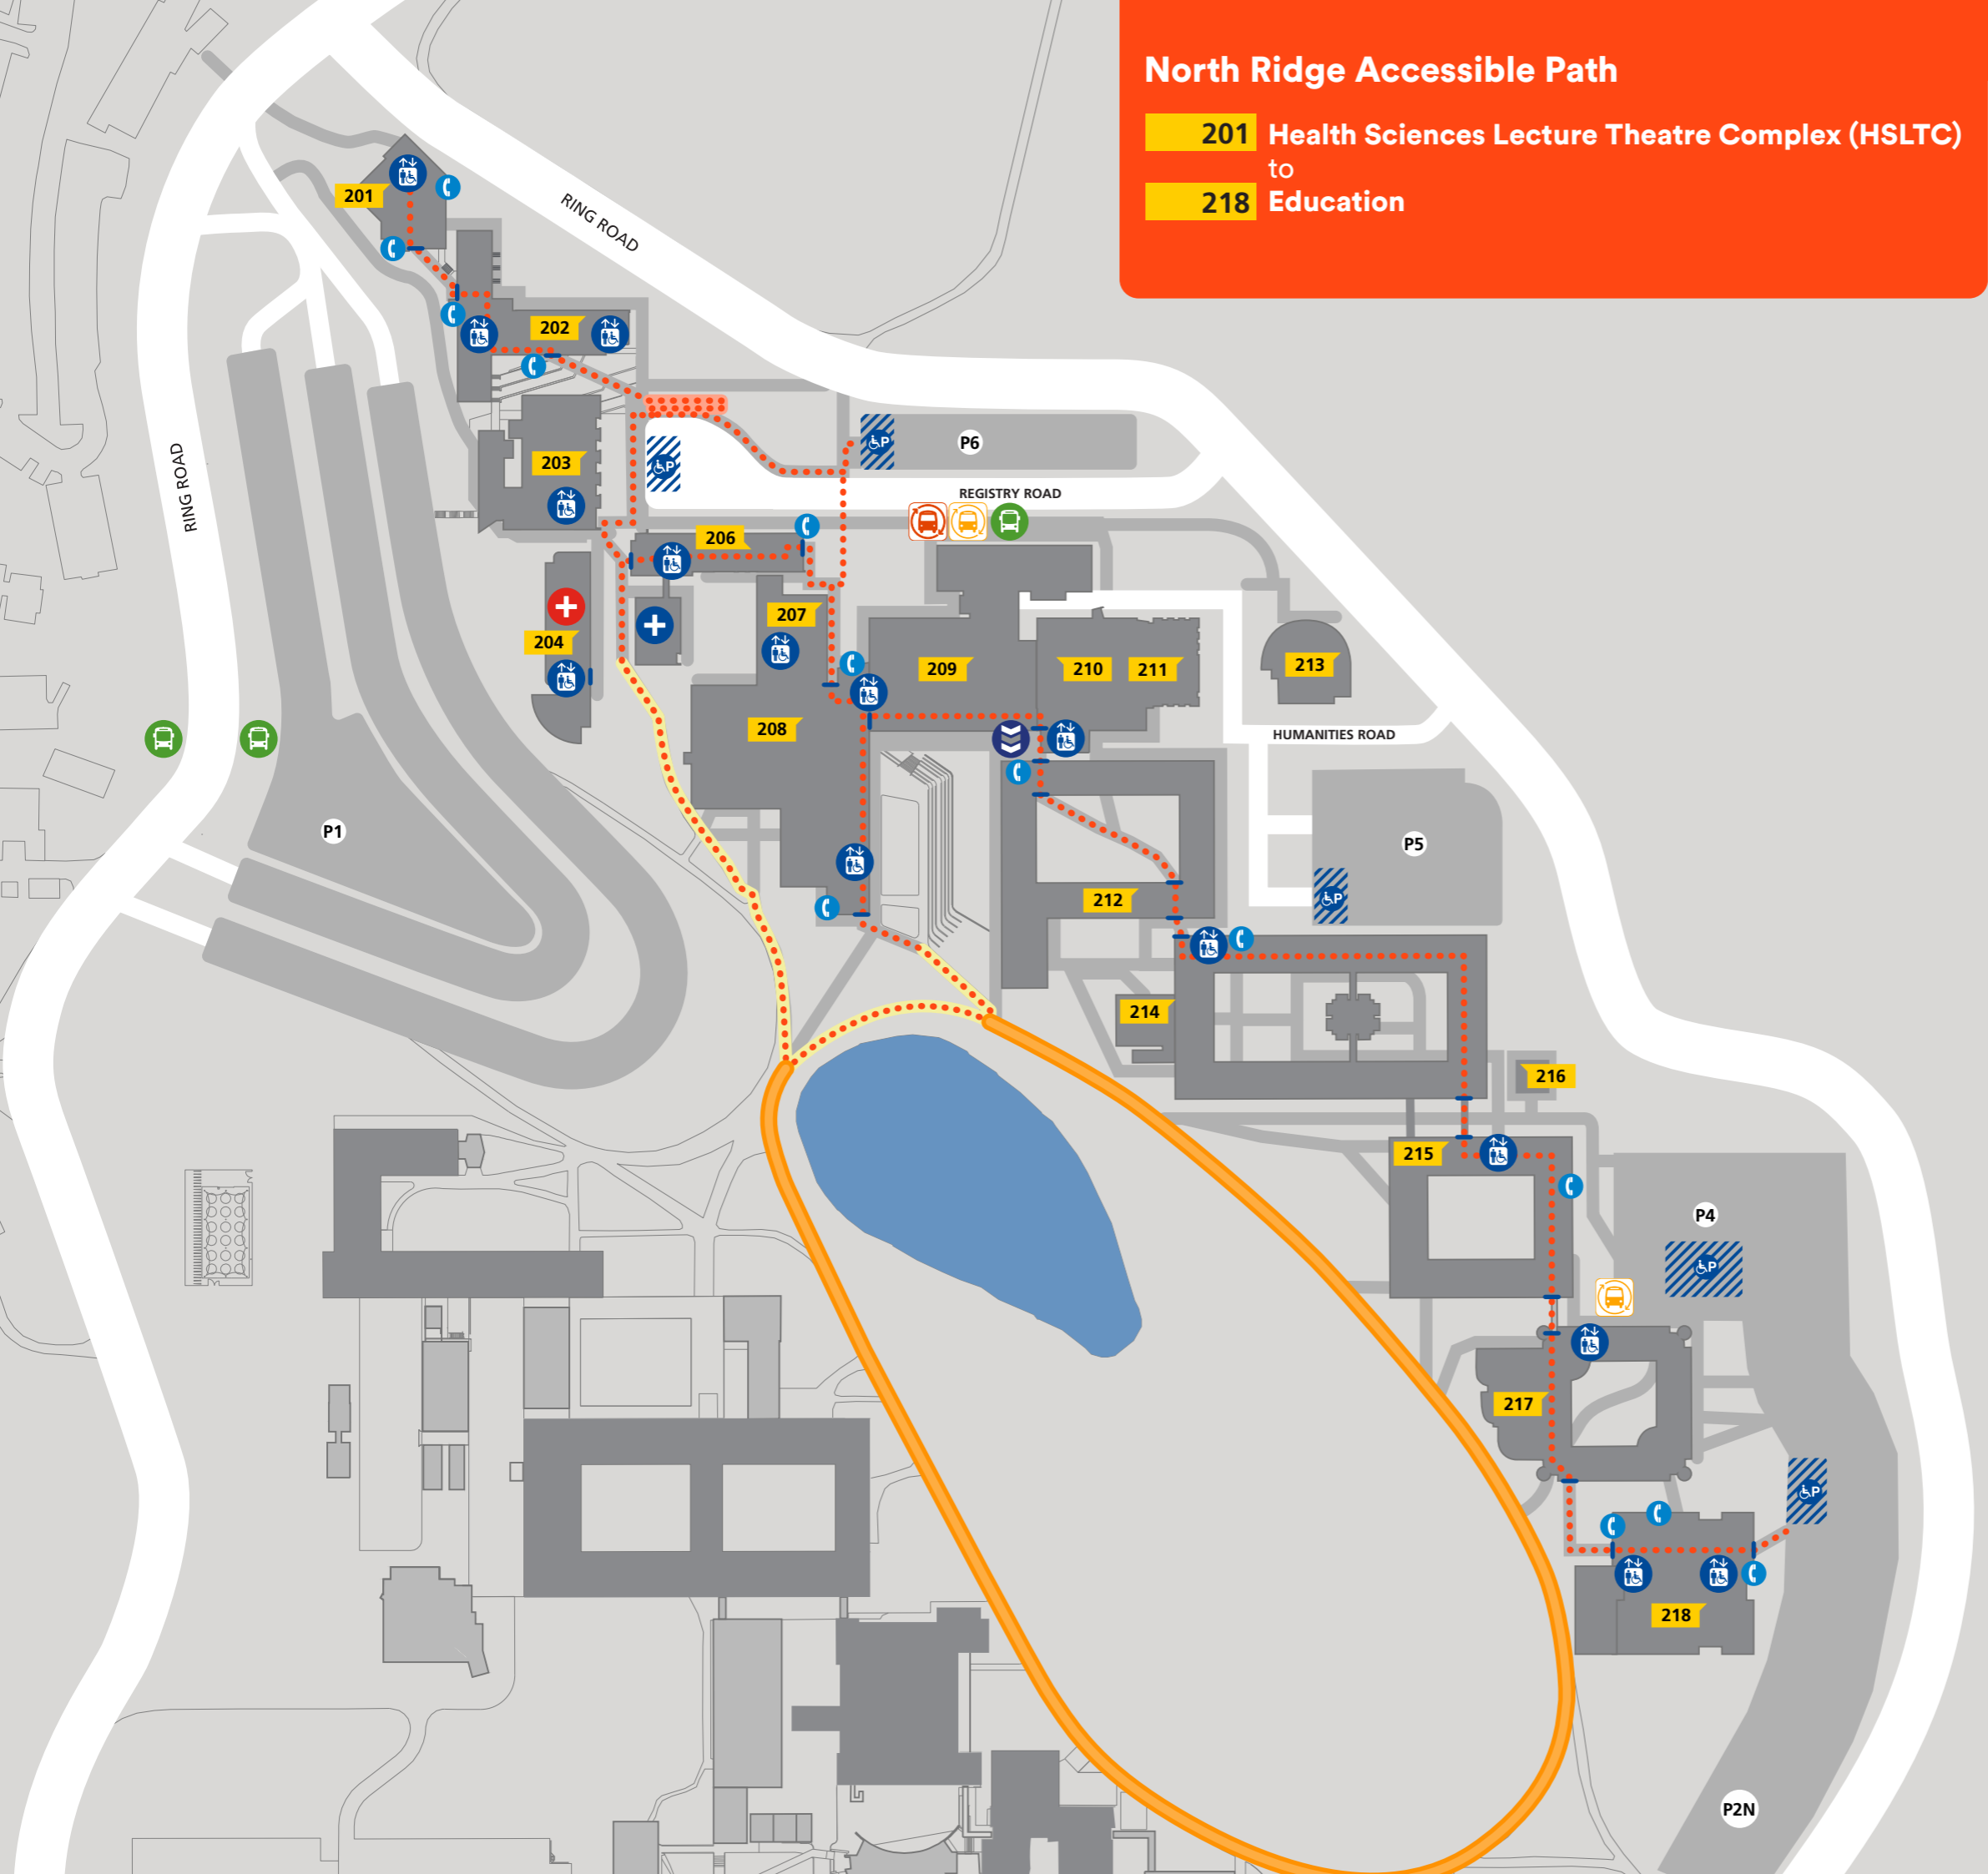

Flinders University

Campus Map North Ridge Accessible Path

201 Health Sciences Lecture Theatre Complex (HSLTC)
to
218 Education

Legend

-  Access Parking
-  Access Lift
-  Building Number
-  Accessible Entrance
-  Accessible Path
-  Security
-  Security Call Phone
-  Campus Loop Bus Stop
-  Tonsley Loop Bus Stop
-  Adelaide Metro Bus Stop
-  Health Counselling
-  Disability Services
-  Flat or Gentle Slope
General accessible path
-  Gentle Slope
Wheelchair ramp with handrails
-  Moderate Slope
Like a wheelchair ramp but no handrails
-  Steep Slope
Includes slopes steeper than a wheelchair ramp
-  Inaccessible Slope
Not accessible via wheelchair

- 201 HSLTC**
L1
L3
- 202 Health Sciences**
L1
L3
- 206 Registry** **203 Sports Centre** **204 Yunggorendi Mande**
B
L0
- 208 Student Hub**
G
L1 Security
L2
- 209 Central Library** **211 Drama Centre**
L1
- 212 Humanities** **210 Matthew Flinders Theatre**
L0
- 214 Social Sciences North**
L0
L3
- 215 Social Sciences South**
L1
L2
- 217 Law and Commerce**
- 218 Education** L1 L2 L5